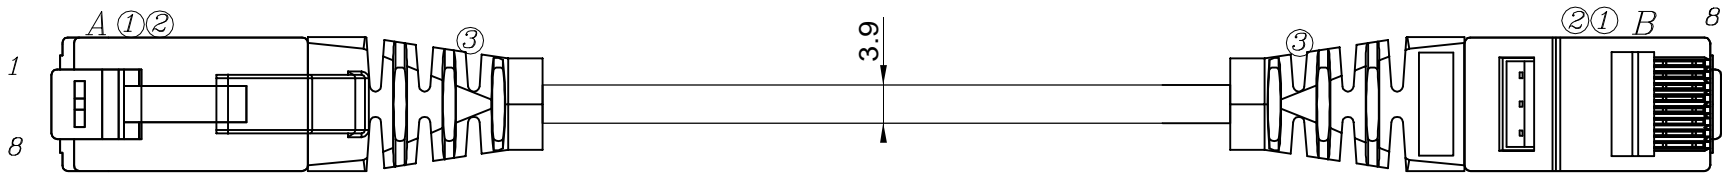

INFORMATIONAL
PURPOSE ONLY

ARRANGE METHOD:

RoHS

MATERIAL

PLUG : PC, UL94V-2.
 PLUG CONTACT : PHOSPHOR BRONZE, 50U" GOLD PLATING.
 JACKET : PVC.
 CONDUCTOR : 28AWG.
 IDC PLASTIC : PC,UL94V-0.

Scale		1:1			All Copy Rights Reserved				
3rd Angle Projection					nFlexon LLC				
Unit		mm			Title				
Date		2017/03/17			Category 6A Small Diameter Patch Cord				
Tolerance					PC6AUNXX00XX				
~20	~50	~150	150~	ANGLE					
±0.2	±0.4	±0.5	±1.5	±2°					