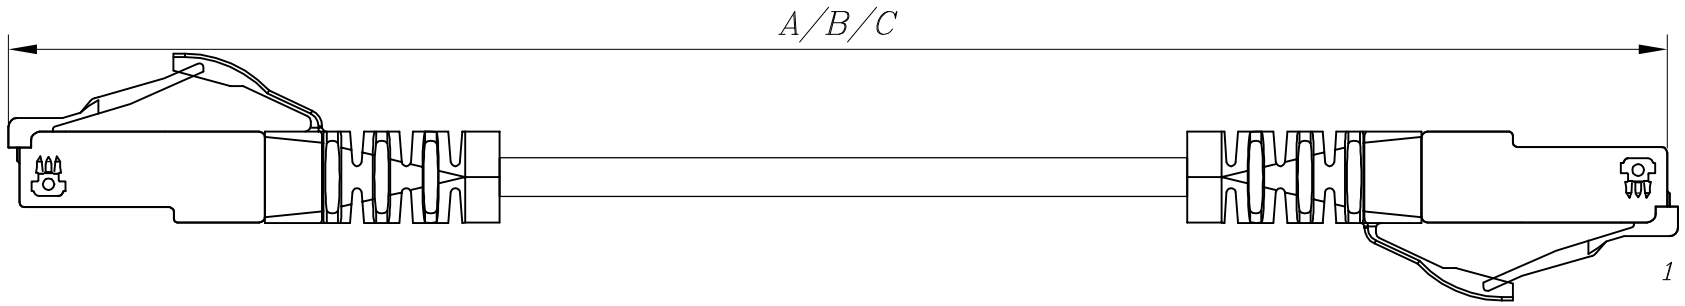

INFORMATIONAL
PURPOSE ONLY

ARRANGE METHOD:

RoHS

MATERIAL

PLUG : PC, UL94V-2.
 PLUG CONTACT : PHOSPHOR BRONZE, 50U" GOLD PLATING.
 JACKET : PVC.
 CONDUCTOR : 28AWG.
 IDC PLASTIC : PC,UL94V-0.

Scale		1:1			All Copy Rights Reserved				
3rd Angle Projection					nFlexon LLC				
Unit		mm			Title				
Date		2017/03/17			Category 6A Small Diameter Patch Cord				
Tolerance					PC6AUNXX00XX				
~20	~50	~150	150~	ANGLE					
±0.2	±0.4	±0.5	±1.5	±2°					