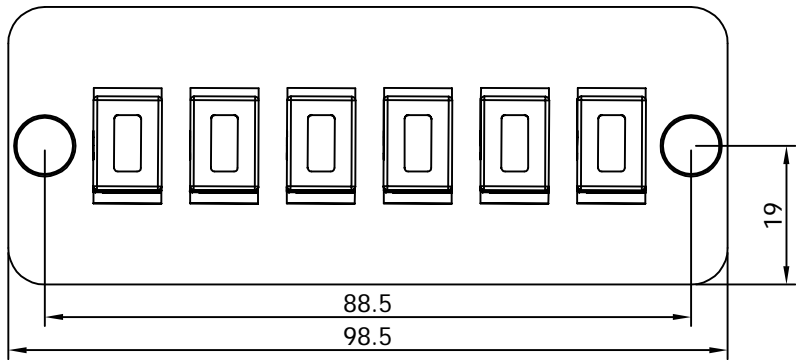

INFORMATIONAL  
PURPOSE ONLY

**MATERIAL**  
PANEL : SPCC.  
SC-ADAPTER : ABS.

RoHS

Scale	1:1	All Copy Rights Reserved			
3rd Angle Projection		<b>nFlexon LLC</b>			
Unit	mm				
Date	2018/03/09	Title <b>6 PORT ADAPTER PLATE WITH SC SIMPLEX SM ADAPTERS OP1SCSBL06P0</b>			
Tolerance					
~20 ±0.2	~50 ±0.4				