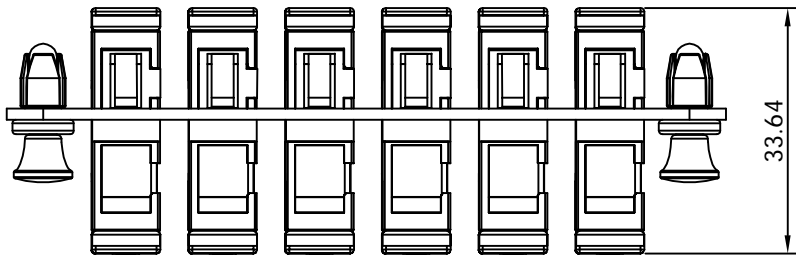

INFORMATIONAL  
PURPOSE ONLY

**MATERIAL**  
PANEL : SPCC.  
SC-ADAPTER : ABS.

RoHS

Scale	1:1	All Copy Rights Reserved			
3rd Angle Projection		<b>nFlexon LLC</b>			
Unit	mm				
Date	2018/03/09	Title <b>6 PORT ADAPTER PLATE WITH SC SIMPLEX SM ADAPTERS OP1SCSBL06P0</b>			
Tolerance					
~20 ±0.2	~50 ±0.4				