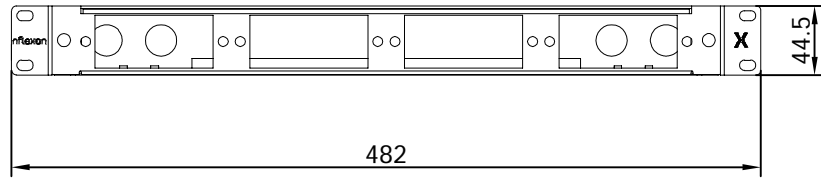

INFORMATIONAL
PURPOSE ONLY

RoHS

MATERIAL

SHELF COMPONENTS-SHELF : SPCC.
 RIAL : ABS.
 CABLE GROMMET : ABS.
 BLANKING PIATE : SPCC.

Scale		3:10			All Copy Rights Reserved	
3rd Angle Projection					nFlexon LLC	
Unit		mm				
Date		2018/03/09			Title 1U UNIVERSAL SLIDING FIBER SHELF OP001UBK00P0	
Tolerance						
~20	~50	~150	150~	ANGLE		
±0.2	±0.4	±0.5	±1.5	±2°		