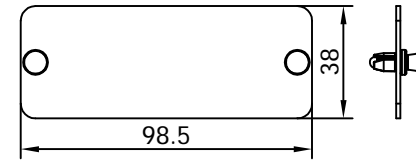

INFORMATIONAL
PURPOSE ONLY

RoHS

MATERIAL

SHELF COMPONENTS-SHELF : SPCC.
 RIAL : ABS.
 CABLE GROMMET : ABS.
 BLANKING PIATE : SPCC.

Scale		3:10			All Copy Rights Reserved	
3rd Angle Projection					nFlexon LLC	
Unit		mm				
Date		2018/03/09			Title 1U UNIVERSAL SLIDING FIBER SHELF OP001UBK00P0	
Tolerance						
~20	~50	~150	150~	ANGLE		
±0.2	±0.4	±0.5	±1.5	±2°		